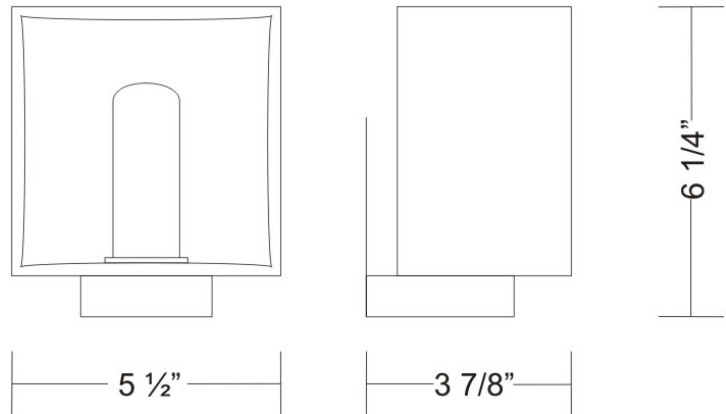

DOMINO SURFACE

D83103

GENERAL

Series: Domino
Brand: Panzeri
Division: Design
Mounting Type: Surface
Mounting Location: Wall
Subcategory: Sconce

PHYSICAL

Width (mm): 140
Width (in): 5 1/2
Height (mm): 159
Height (in): 6 1/4
Extension (mm): 98
Extension (in): 3 7/8
Weight (kg): 0.9
Weight (lbs): 2
Diffuser: Orange Glass
Fixture Material: Metal

ELECTRICAL

Number of Lamps: 1
Lamp Type: LED Retrofit / Halogen
Lamp Shape: T4
Bulb Included: Bulb Not Included
Total Output Wattage (W): 18 / 75
Max. Wattage Per Lamp (W): 18 / 75
Lamp Base: G9
Input Voltage (V): 120

LED

OPTICAL

RATINGS AND CERTIFICATIONS

Certified By: CSA Certified to UL and CSA Standards

PROJECT	
TYPE	
NOTES	
QUANTITY	
DATE