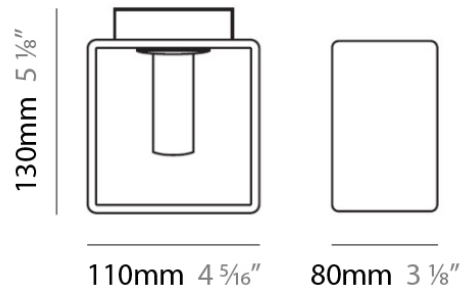

DOMINO SURFACE

D82033-WHI

PROJECT	_____
TYPE	_____
NOTES	_____
QUANTITY	_____
DATE	_____

GENERAL

Series: Domino
Brand: Panzeri
Division: Design
Mounting Type: Surface
Mounting Location: Ceiling
Subcategory: Ambient

PHYSICAL

Shape: Rectangle
Length (mm): 110
Length (in): 4 ⁵/₁₆"
Width (mm): 80
Width (in): 3 ¹/₈"
Height (mm): 130
Height (in): 5 ¹/₈"
Extension (in): 5 ¹/₈"
Light Distribution: Direct / Indirect
Weight (kg): 1.23
Weight (lbs): 2.71
Diffuser: Matte White Blown Glass
Fixture Material: Glass / Aluminum

ELECTRICAL

Number of Lamps: 1
Lamp Type: LED Retrofit / Halogen
Lamp Shape: T4
Bulb Included: Bulb Not Included
Total Output Wattage (W): 13 / 60
Max. Wattage Per Lamp (W): 13 / 60
Lamp Base: G9
Input Voltage (V): 120

LED

OPTICAL

RATINGS AND CERTIFICATIONS

Certified By: CSA Certified to UL and CSA Standards
IP rating: IP20