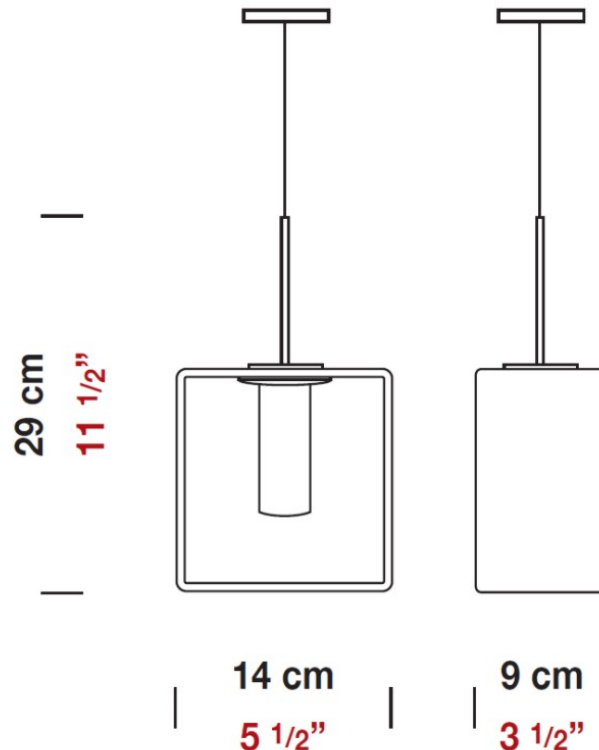

DOMINO SUSPENSION

D81048-BLK

PROJECT _____

TYPE _____

NOTES _____

QUANTITY _____

DATE _____

GENERAL

Series: Domino

Brand: Panzeri

Division: Design

Mounting Type: Suspension

Mounting Location: Ceiling

Subcategory: Pendant

PHYSICAL

Length (mm): 140

Length (in): 5 1/2

Width (mm): 90

Width (in): 3 7/16

Height (mm): 290

Height (in): 11 7/16

Max. Overall Height (mm): 2290

Max. Overall Height (in): 90 3/16

Weight (kg): 1.23

Weight (lbs): 2.71

Diffuser: Black Blown Glass

ELECTRICAL

Number of Lamps: 1

Lamp Type: LED Retrofit / Halogen

Bulb Included: Bulb Not Included

Total Output Wattage (W): 13 / 60

Max. Wattage Per Lamp (W): 13 / 60

Lamp Base: G9

LED

OPTICAL

RATINGS AND CERTIFICATIONS

Certified By: CSA Certified to UL and CSA Standards

IP rating: IP20