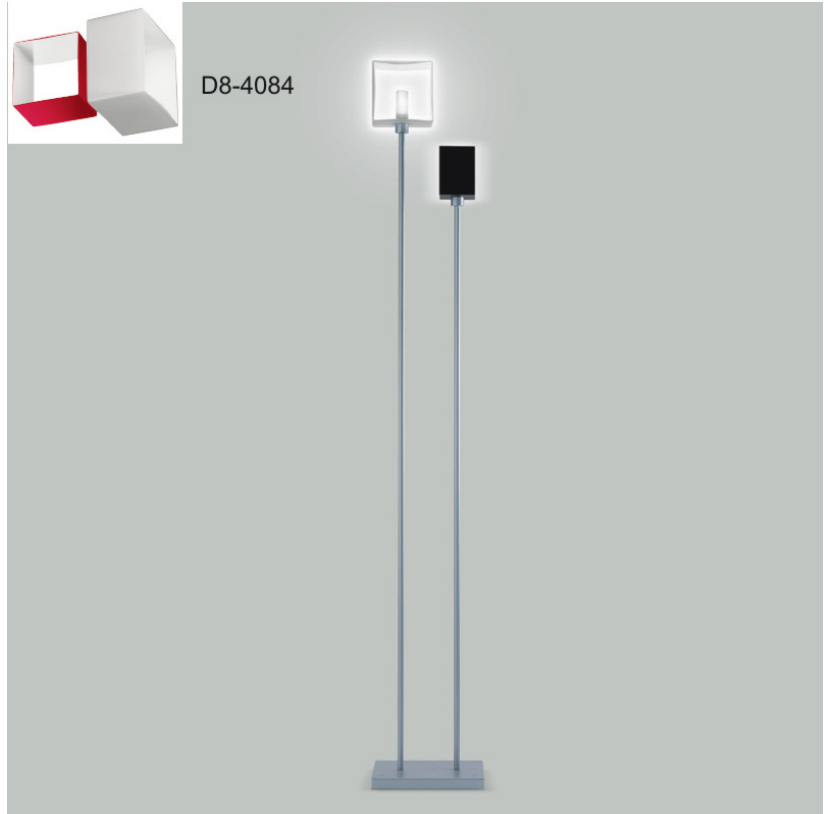

DOMINO PORTABLE

D84084

GENERAL

Series: Domino
Brand: Panzeri
Division: Design
Mounting Type: Portable
Mounting Location: Floor
Subcategory: Floor

PHYSICAL

Length (mm): 232
Length (in): 9 1/4
Width (mm): 165
Width (in): 6 1/2
Height (mm): 1650
Height (in): 65
Weight (kg): 1.23
Weight (lbs): 2.7
Diffuser: Matte White Printed Pyrex
Fixture Material: Metal

ELECTRICAL

Number of Lamps: 2
Lamp Type: LED Retrofit / Halogen
Lamp Shape: T10
Bulb Included: Bulb Not Included
Total Output Wattage (W): 28 / 120
Max. Wattage Per Lamp (W): 13 / 60
Lamp Base: G9
Input Voltage (V): 120

LED

OPTICAL

RATINGS AND CERTIFICATIONS

Certified By: CSA Certified to UL and CSA Standards
IP rating: IP40

PROJECT	_____
TYPE	_____
NOTES	_____
QUANTITY	_____
DATE	_____